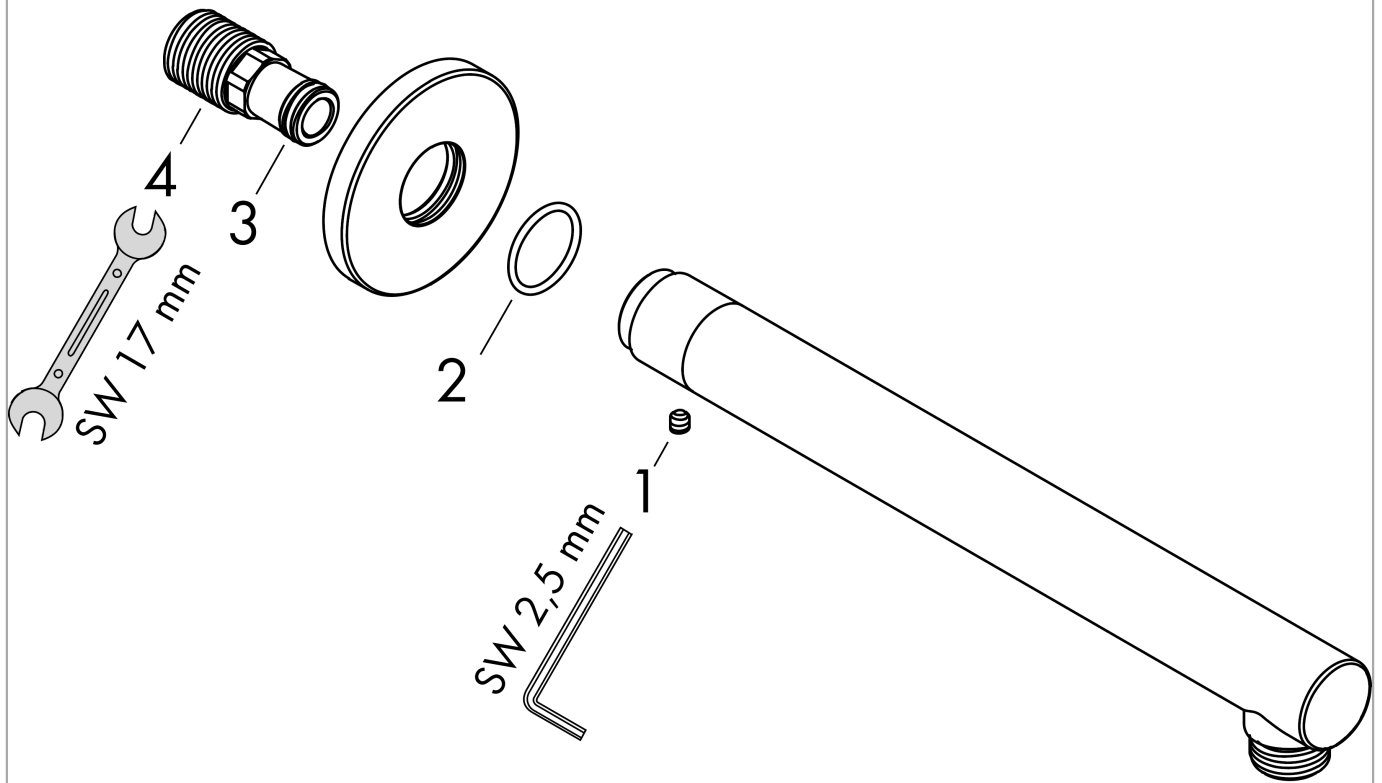

**Vernis Blend
Shower arm 24 cm**

Surfaces: **Chrome** Article Number: **27809000**

Description

product features

- length: 240 mm
- installation type: exposed installation
- material: solid brass
- version: 90° angle
- connection thread G 1/2
- connection dimension DN15

Product image

Scale drawing

Vernis Blend
 Shower arm 24 cm
 Surfaces: **Chrome**

Article Number: **27809000**

Exploded Drawing

Year of production: >01/21

Vernis Blend
Shower arm 24 cm
 Surfaces: **Chrome** Article Number: **27809000**

Spare part list

Year of production: >01/21

| Pos. | Description | Article Number | Price | PU |
|------|-----------------------|----------------|-------|----|
| 1 | hollow set screw M5x5 | 98446000 | - | 1 |
| 2 | O-Ring 22x2 | 98185000 | - | 1 |
| 3 | O-ring 13x2 | 98128000 | - | 1 |
| 4 | connecting thread G½ | 93726000 | - | 1 |