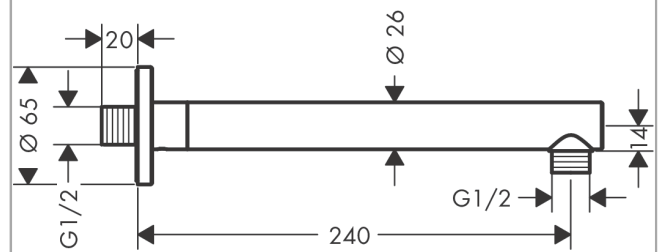

**Vernis Blend
Shower arm 24 cm**

Surfaces: **Chrome** Article Number: **27809000**

Description

product features

- length: 240 mm
- installation type: exposed installation
- material: solid brass
- version: 90° angle
- connection thread G 1/2
- connection dimension DN15

Product image

Scale drawing

Vernis Blend
 Shower arm 24 cm
 Surfaces: **Chrome**

Article Number: **27809000**

Exploded Drawing

Year of production: >01/21

Vernis Blend
Shower arm 24 cm
 Surfaces: **Chrome** Article Number: **27809000**

Spare part list

Year of production: >01/21

| Pos. | Description | Article Number | Price | PU |
|------|-----------------------|----------------|-------|----|
| 1 | hollow set screw M5x5 | 98446000 | - | 1 |
| 2 | O-Ring 22x2 | 98185000 | - | 1 |
| 3 | O-ring 13x2 | 98128000 | - | 1 |
| 4 | connecting thread G½ | 93726000 | - | 1 |